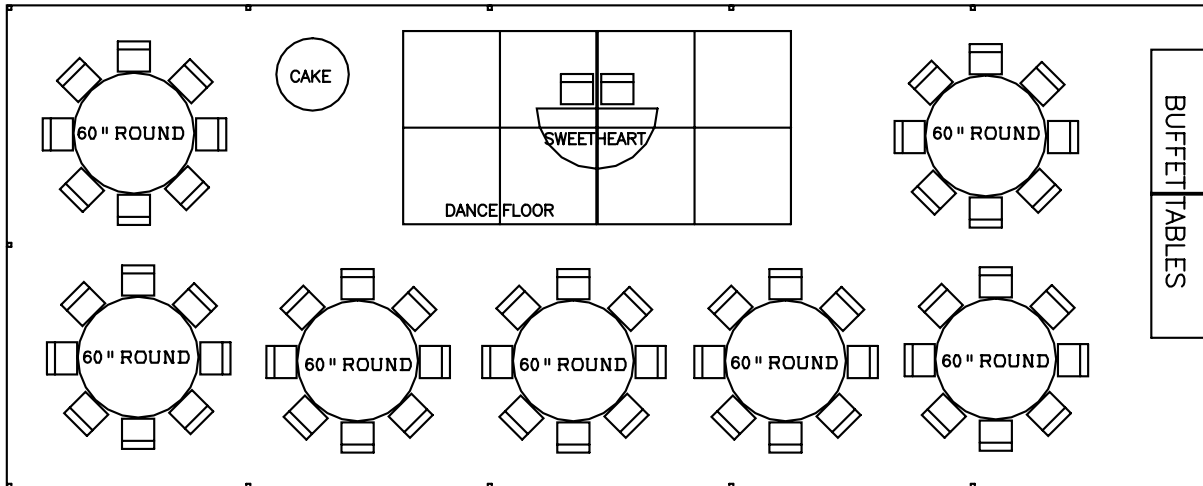

20x50 Tent

7- 60" Tables

1- 48" Cake Table

1- 60" Half Round

2- 6' Buffet Tables

8x16 Dance Floor

Seating for 56

Feet